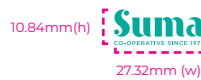

SUMA LOGO GUIDELINES

OFF PACK

ON PACK

MINIMUM SIZE LOGO

MINIMUM SIZE ICON

LOGO COLOUR

Please use the teal version wherever possible. Black or white versions may be used when needed.

LOGO USAGE DON'TS